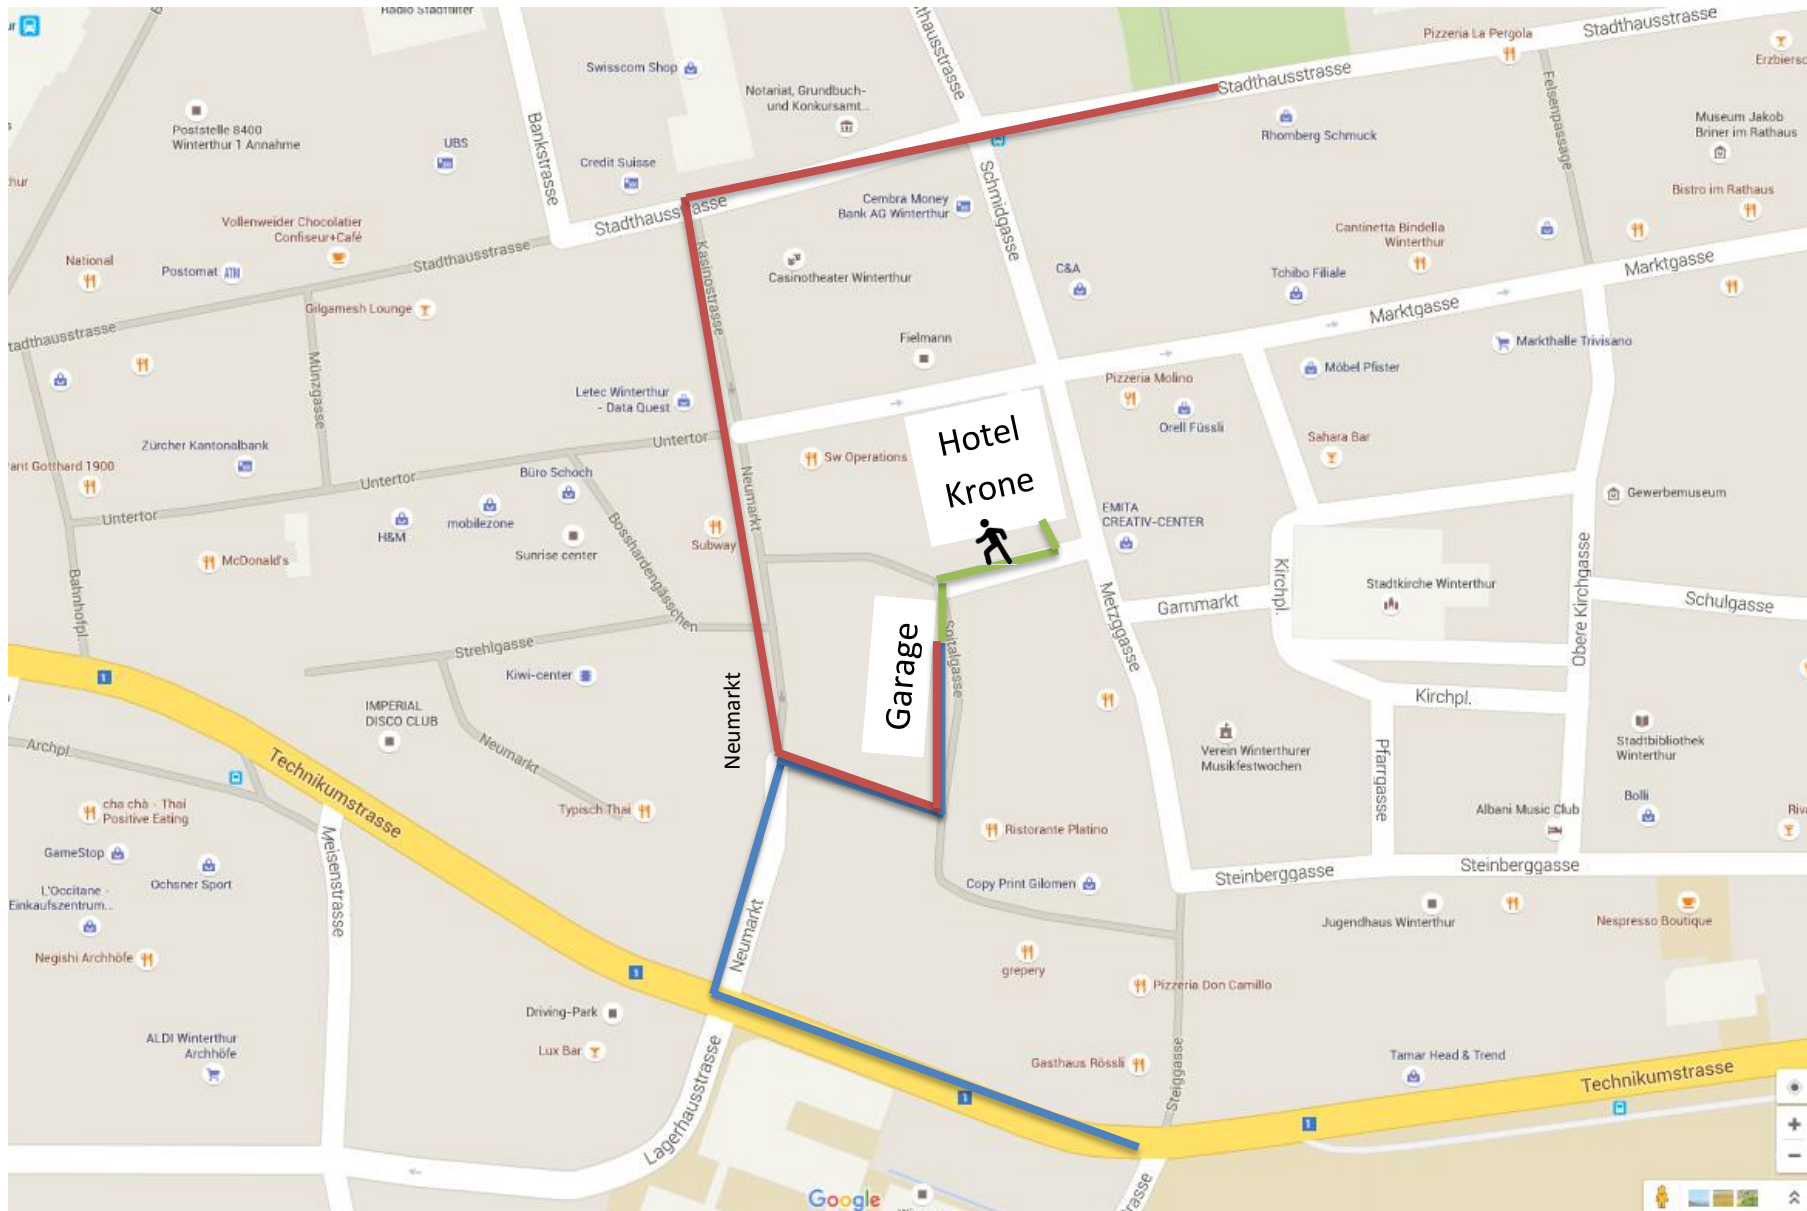

# Your way to our Parking Spitalgasse 1

Please note our hotel is located in the pedestrian area.

**1. Possible way:**

via Technikumstrasse,, turn right to Neumarkt, again right to Steinberggasse then turn left to Spitalgasse

**2. Possible way:**

via Stadthausstrasse, take a left and straight ahead to Neumarkt, take a left to Steinberggasse and again left to Spitalgasse

Please do not hesitate to contact us if you need assistance +41 52 208 18 18

## Your way to our Parking Spitalgasse 1

Please note our hotel is located in the pedestrian area.

When you're at the Spitalgasse 1 you will find the elevator to our Garage on the right side

We will give you the key for the garage at the Hotel reception